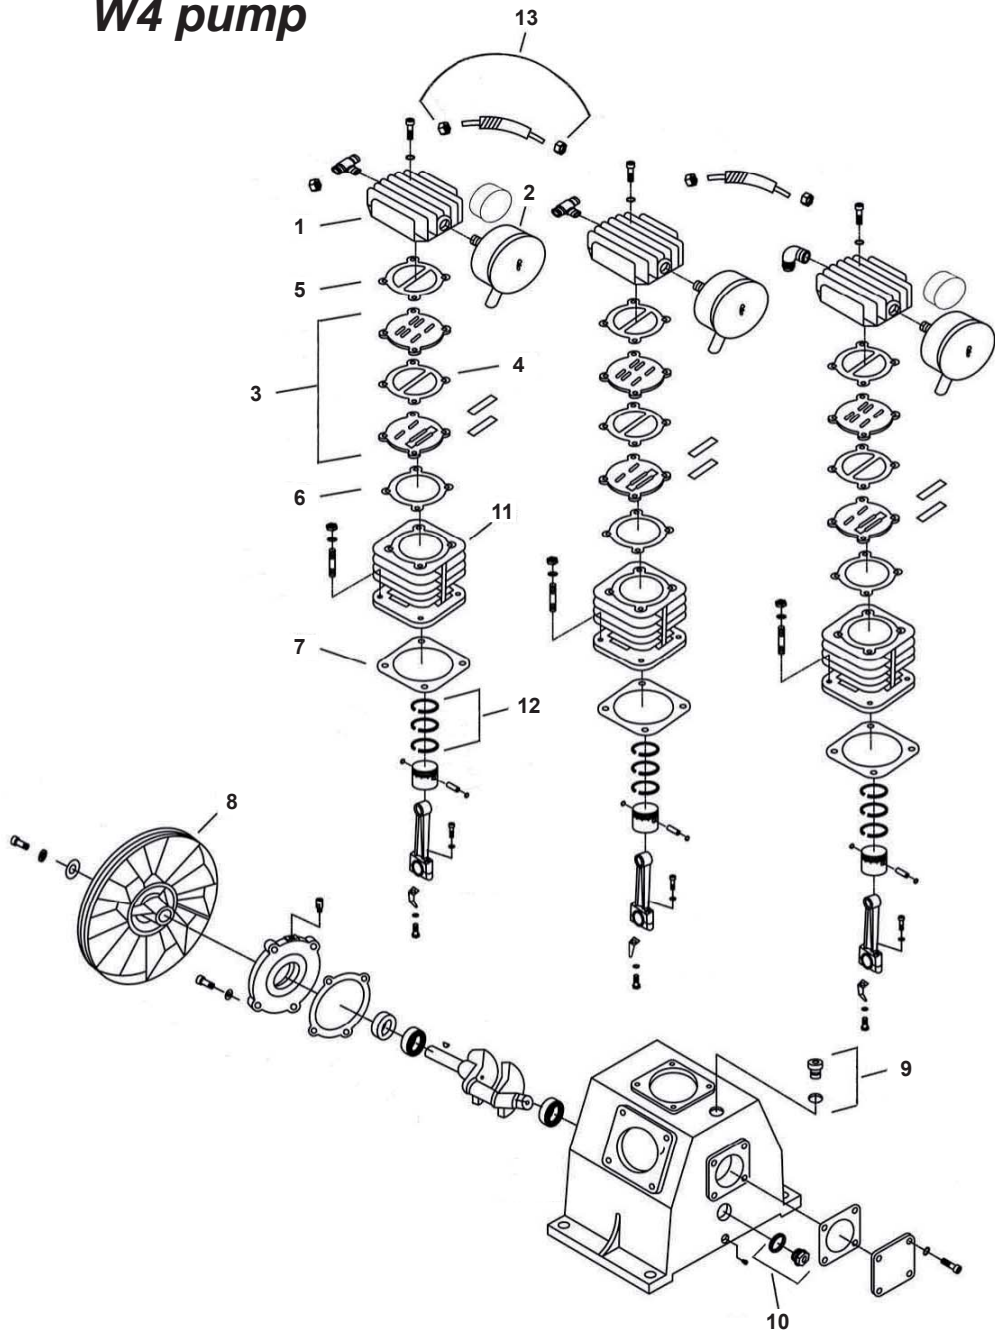

Belt Driven Air Compressor
Pump model: W4
Tank capacity: 100 & 200 litres

Replacement Parts List

W4 pump

W4 PUMP – Replacement Parts List

KEY NO.	CODE	DESCRIPTION	Q.TY
1	9606150	HEAD.....	1
2	9606151	AIR FILTER.....	1
3	9606152	KIT VALVE PLATE.....	1
4	9606153	GASKET VALVE PLATE.....	1
5	9606154	GASKET HEAD-PLATE.....	1
6	9606155	GASKET CYLINDER PLATE.....	1
7	9606156	GASKET CYLINDER-CRANKSHAFT.....	1
8	9606157	FLYWHEEL.....	1
9	9606158	KIT OIL PLUG.....	1
10	9606159	KIT OIL LEVEL.....	1
11	9606161	CYLINDER.....	1
12	9606162	KIT PISTON RING.....	1
13	9606164	KIT CONNECTION PIPE.....	1

KEY NO.	CODE	DESCRIPTION	Q.TY
1	9413286003	TANK 100L PUMP W4.....	1
2	9047020	QUICK COUPLING 1/2”M	1
3	9048003	NON RETURNING VALVE	1
4	9047051	DRAINING VALVE	1
5	9049151	SAFETY VALVE.....	1
6	9050547	EXTENSION.....	1
7	9063057	PRESSURE SWITCH.....	1
8	9052013	GAUGE d50.....	1
9	9065002	POWER CORD.....	1
10	9051116	PRESSURE REDUCER	1
11	9052092	GAUGE d40.....	1
12	9412204	QUICK COUPLING 1/4”M	1
13	9270019	RILSAN PIPE “PTFE”	0,27 m
14	9083047	HALF HANDLE	1
15	9038131	RUBBER HANDLE	1
16	8460001	MOTOR HP4 3PH	1
17	9076056	PULLEY.....	1
18	9065107	CORD MOTOR-PRESSURE SWITCH.....	1
19	9075011	BELT	1
20	9083296	SUPPORT FOR BELT GUARD	3
21	834100F	BELT GUARD	1
22	9420401	KIT WHEELS D200 2CW	1
23	9043356	SENDING PIPE	1
PUMP	9415973	PUMP W4	1