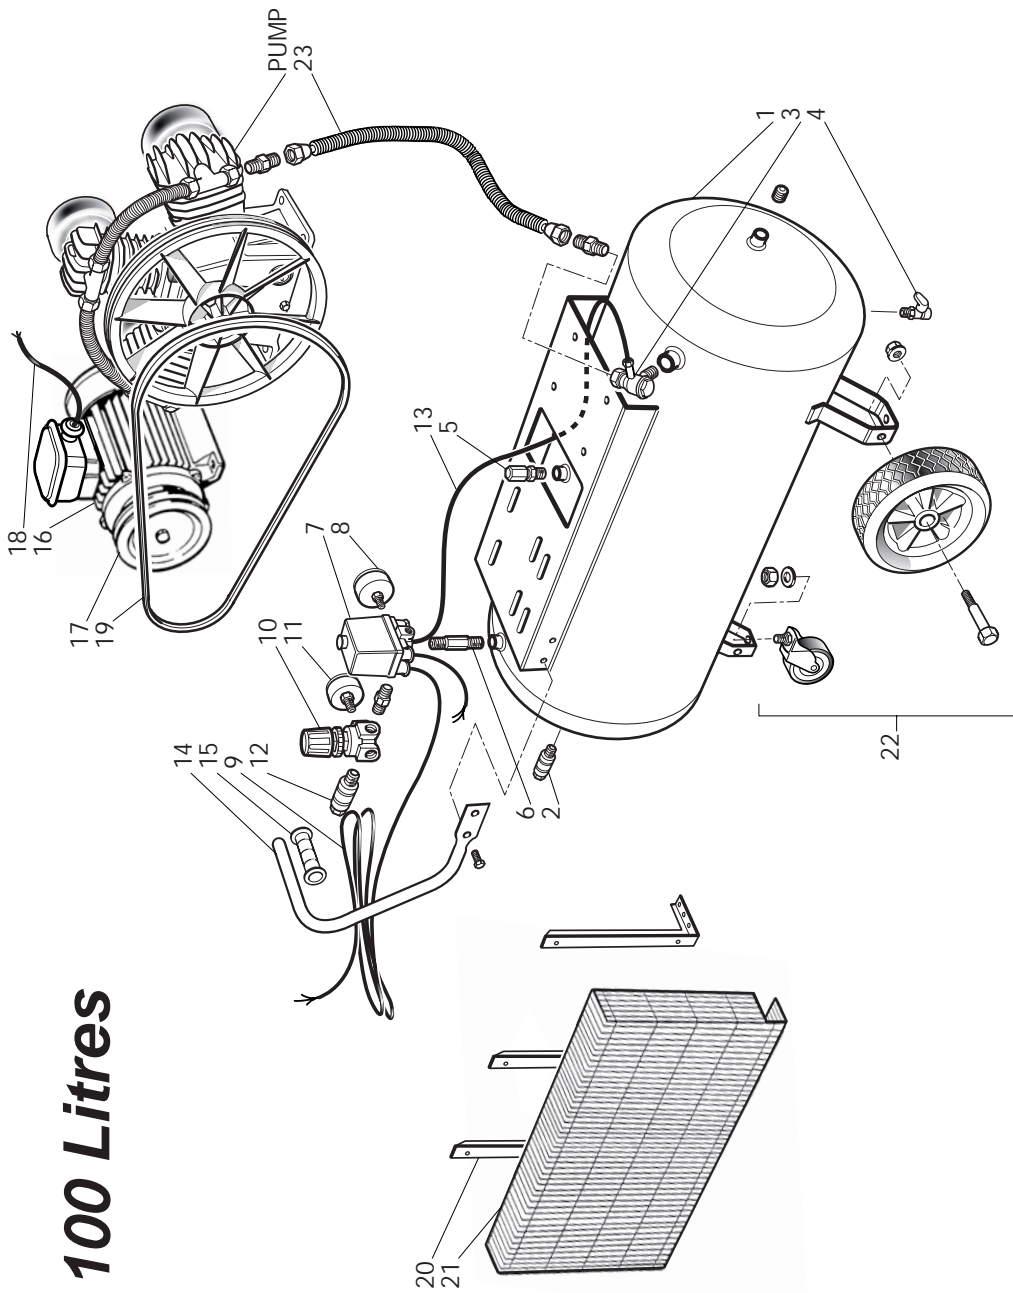

Belt Driven Air Compressor
Pump model: W4
Tank capacity: 100 & 200 litres

Replacement Parts List

W4 pump

W4 PUMP – Replacement Parts List

KEY NO.	CODE	DESCRIPTION	Q.TY
1	9606150	HEAD.....	1
2	9606151	AIR FILTER.....	1
3	9606152	KIT VALVE PLATE.....	1
4	9606153	GASKET VALVE PLATE.....	1
5	9606154	GASKET HEAD-PLATE.....	1
6	9606155	GASKET CYLINDER PLATE.....	1
7	9606156	GASKET CYLINDER-CRANKSHAFT.....	1
8	9606157	FLYWHEEL.....	1
9	9606158	KIT OIL PLUG.....	1
10	9606159	KIT OIL LEVEL.....	1
11	9606161	CYLINDER.....	1
12	9606162	KIT PISTON RING.....	1
13	9606164	KIT CONNECTION PIPE.....	1

100 Litres

AIR COMPRESSOR Replacement Parts List – Tank capacity: 100 litres

The model number will be found on a plate attached to air tank. Always mention the model number in all correspondence regarding your **AIR COMPRESSOR** or when ordering replacement parts.

KEY NO.	CODE	DESCRIPTION	Q.TY
1	9413286003	TANK 100L PUMP W4.....	1
2	9047020	QUICK COUPLING 1/2”M	1
3	9048003	NON RETURNING VALVE	1
4	9047051	DRAINING VALVE	1
5	9049151	SAFETY VALVE.....	1
6	9050547	EXTENSION.....	1
7	9063057	PRESSURE SWITCH.....	1
8	9052013	GAUGE d50.....	1
9	9065002	POWER CORD.....	1
10	9051116	PRESSURE REDUCER	1
11	9052092	GAUGE d40.....	1
12	9412204	QUICK COUPLING 1/4”M	1
13	9270019	RILSAN PIPE “PTFE”	0,27 m
14	9083047	HALF HANDLE	1
15	9038131	RUBBER HANDLE	1
16	8460001	MOTOR HP4 3PH	1
17	9076056	PULLEY.....	1
18	9065107	CORD MOTOR-PRESSURE SWITCH.....	1
19	9075011	BELT	1
20	9083296	SUPPORT FOR BELT GUARD	3
21	834100F	BELT GUARD	1
22	9420401	KIT WHEELS D200 2CW	1
23	9043356	SENDING PIPE	1
PUMP	9415973	PUMP W4	1