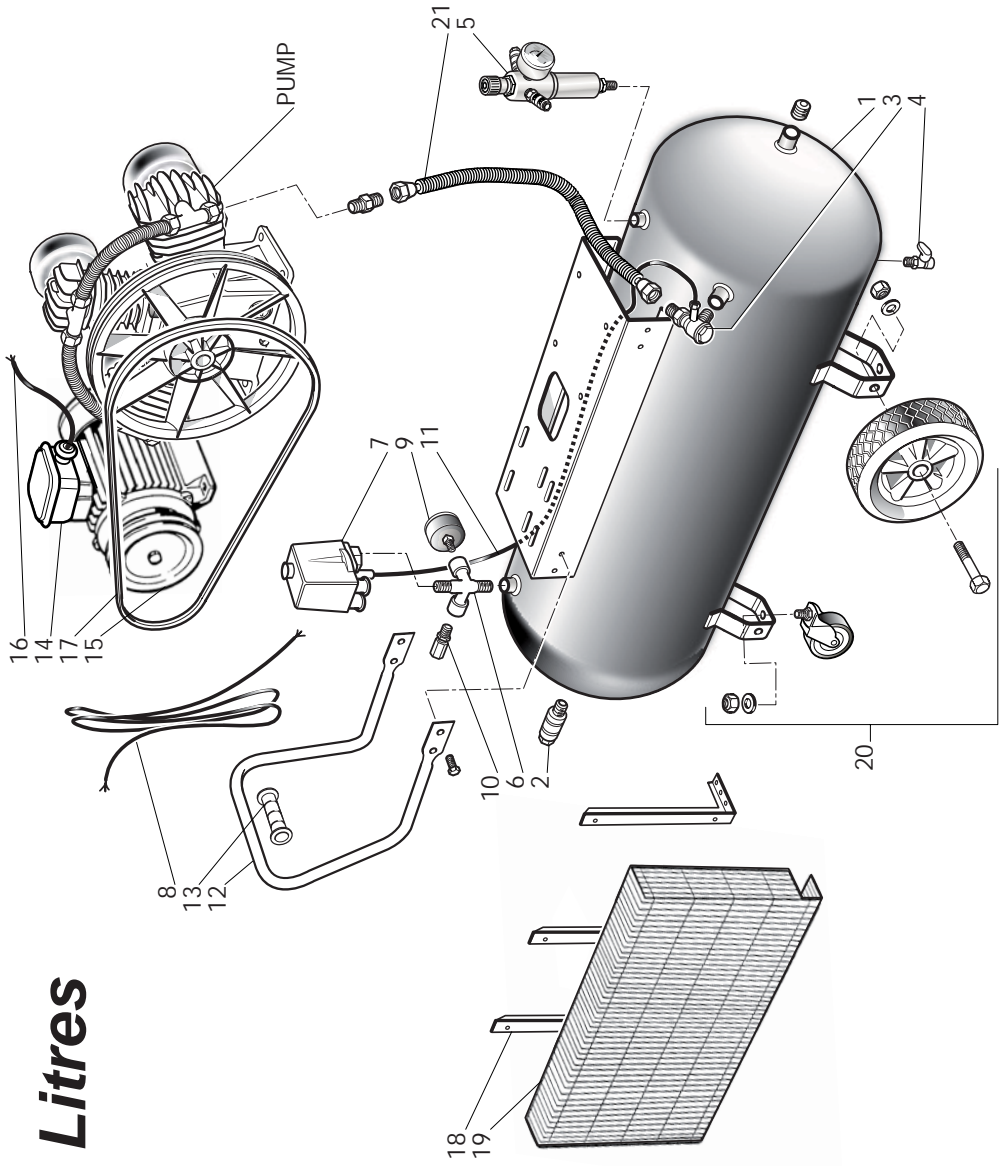

200 Litres

AIR COMPRESSOR Replacement Parts List – Tank capacity: 200 litres

The model number will be found on a plate attached to air tank. Always mention the model number in all correspondence regarding your **AIR COMPRESSOR** or when ordering replacement parts.

KEY NO.	CODE	DESCRIPTION	Q.TY
1	9413411003	TANK 200L PUMP W4.....	1
2	9047020	QUICK COUPLING 1/2”M	1
3	9048003	NON RETURNING VALVE	1
4	9047051	DRAINING VALVE	1
5	9051506	PRESSURE REDUCER	1
6	9053550	ADAPTOR 4WAYS	1
7	9063057	PRESSURE SWITCH.....	1
8	9065002	POWER CORD.....	1
9	9052013	GAUGE d50.....	1
10	9049151	SAFETY VALVE.....	1
11	9270019	RILSAN PIPE “PTFE”	0,7 m
12	9083812	HANDLE	1
13	9038314	RUBBER HANDLE	1
14	8460001	MOTOR HP4 3PH	1
15	9076056	PULLEY	1
16	9065107	CORD MOTOR-PRESSURE SWITCH.....	1
17	9075011	BELT	1
18	9083296	SUPPORT FOR BELT GUARD	3
19	834100F	BELT GUARD	1
20	9420397	KIT WHEELS D200 2CW	1
21	9043974	SENDING PIPE	1
PUMP	9415973	PUMP W4 4HP 3065	1